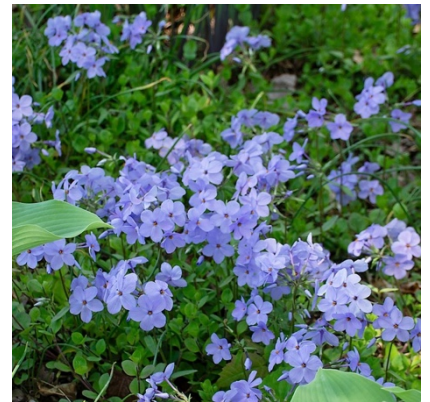

***Mertensia virginica* - Virginia bluebells**

Height: 12-18 in
Spread: 10-14 in
Plant in: Shade or part shade with average soil moisture

Size: 1 qt
Price: \$14

***Phlox stolonifera* - Sherwood Purple phlox**

Height: 8-12 in
Spread: 8-12 in
Plant in: Sun, part shade, average soil moisture

Size: 2 qt
Price: \$17

***Phlox stolonifera* - Sherwood Purple phlox**

Height: 8-12 in
Spread: 8-12 in
Plant in: Sun, part shade, shade, average soil moisture

Size: 2 qt
Price: \$17

***Heliopsis helianthoides* – Sunflower Everlasting**

Height: 3-6 ft
Spread: 2-4 ft
Plant in: Sun, part shade, average or dry soil moisture

Size: 1 gal
Price: \$17

***Asclepias incarnata* – Rose milkweed**

Height: 24-42 in
Spread: 12-24 in
Plant in: Sun, part shade, average or wet soil moisture

Size: 1 gal
Price: \$14

***Chelone glabra* - White turtlehead**

Height: 18-30 in
Spread: 12-24 in
Plant in: Sun, part shade, wet or average soil moisture (if no drought)