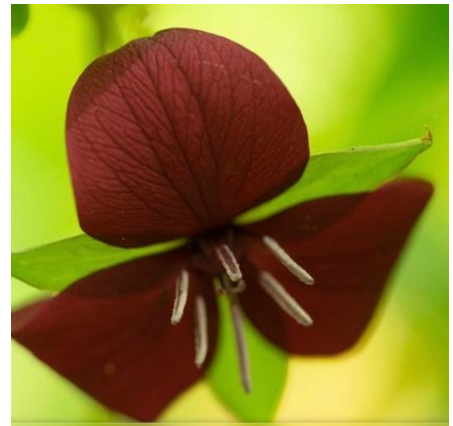

***Trillium vaseyi* - Sweet wakerobin**

Height: 12-18 in
Spread: 12-18 in
Plant in: Part shade, average moisture soil

Size: 2 qt
Price: $25

***Vernonia noveboracensis* – New York Ironweed**

Height: 4-7 ft
Spread: 3-4 ft
Plant in: Sun, part shade, average or wet soil moisture

Size: 1 gal
Price: $18