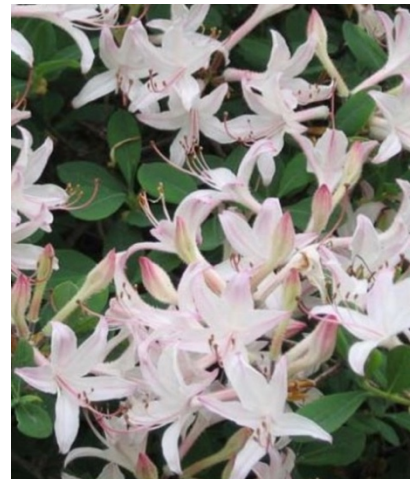

Plant in: Shade, part shade, average to dry soil moisture

Size: 2 gal

Price: \$45

***Rhododendron atlanticum* – Coast azalea**

Height: 2-6 ft

Spread: 2-5 ft

Plant in: Part shade, average soil moisture

Size: 2 gal

Price: \$44

***Kalmia angustifolia* – Sheep laurel**

Height: 1-3 ft

Spread: 1-3 ft

Plant in: Sun, part shade, average, dry, or wet soil moisture

Size: 2 gal

Price: \$44

***Uvularia grandiflora* – Bellwort**